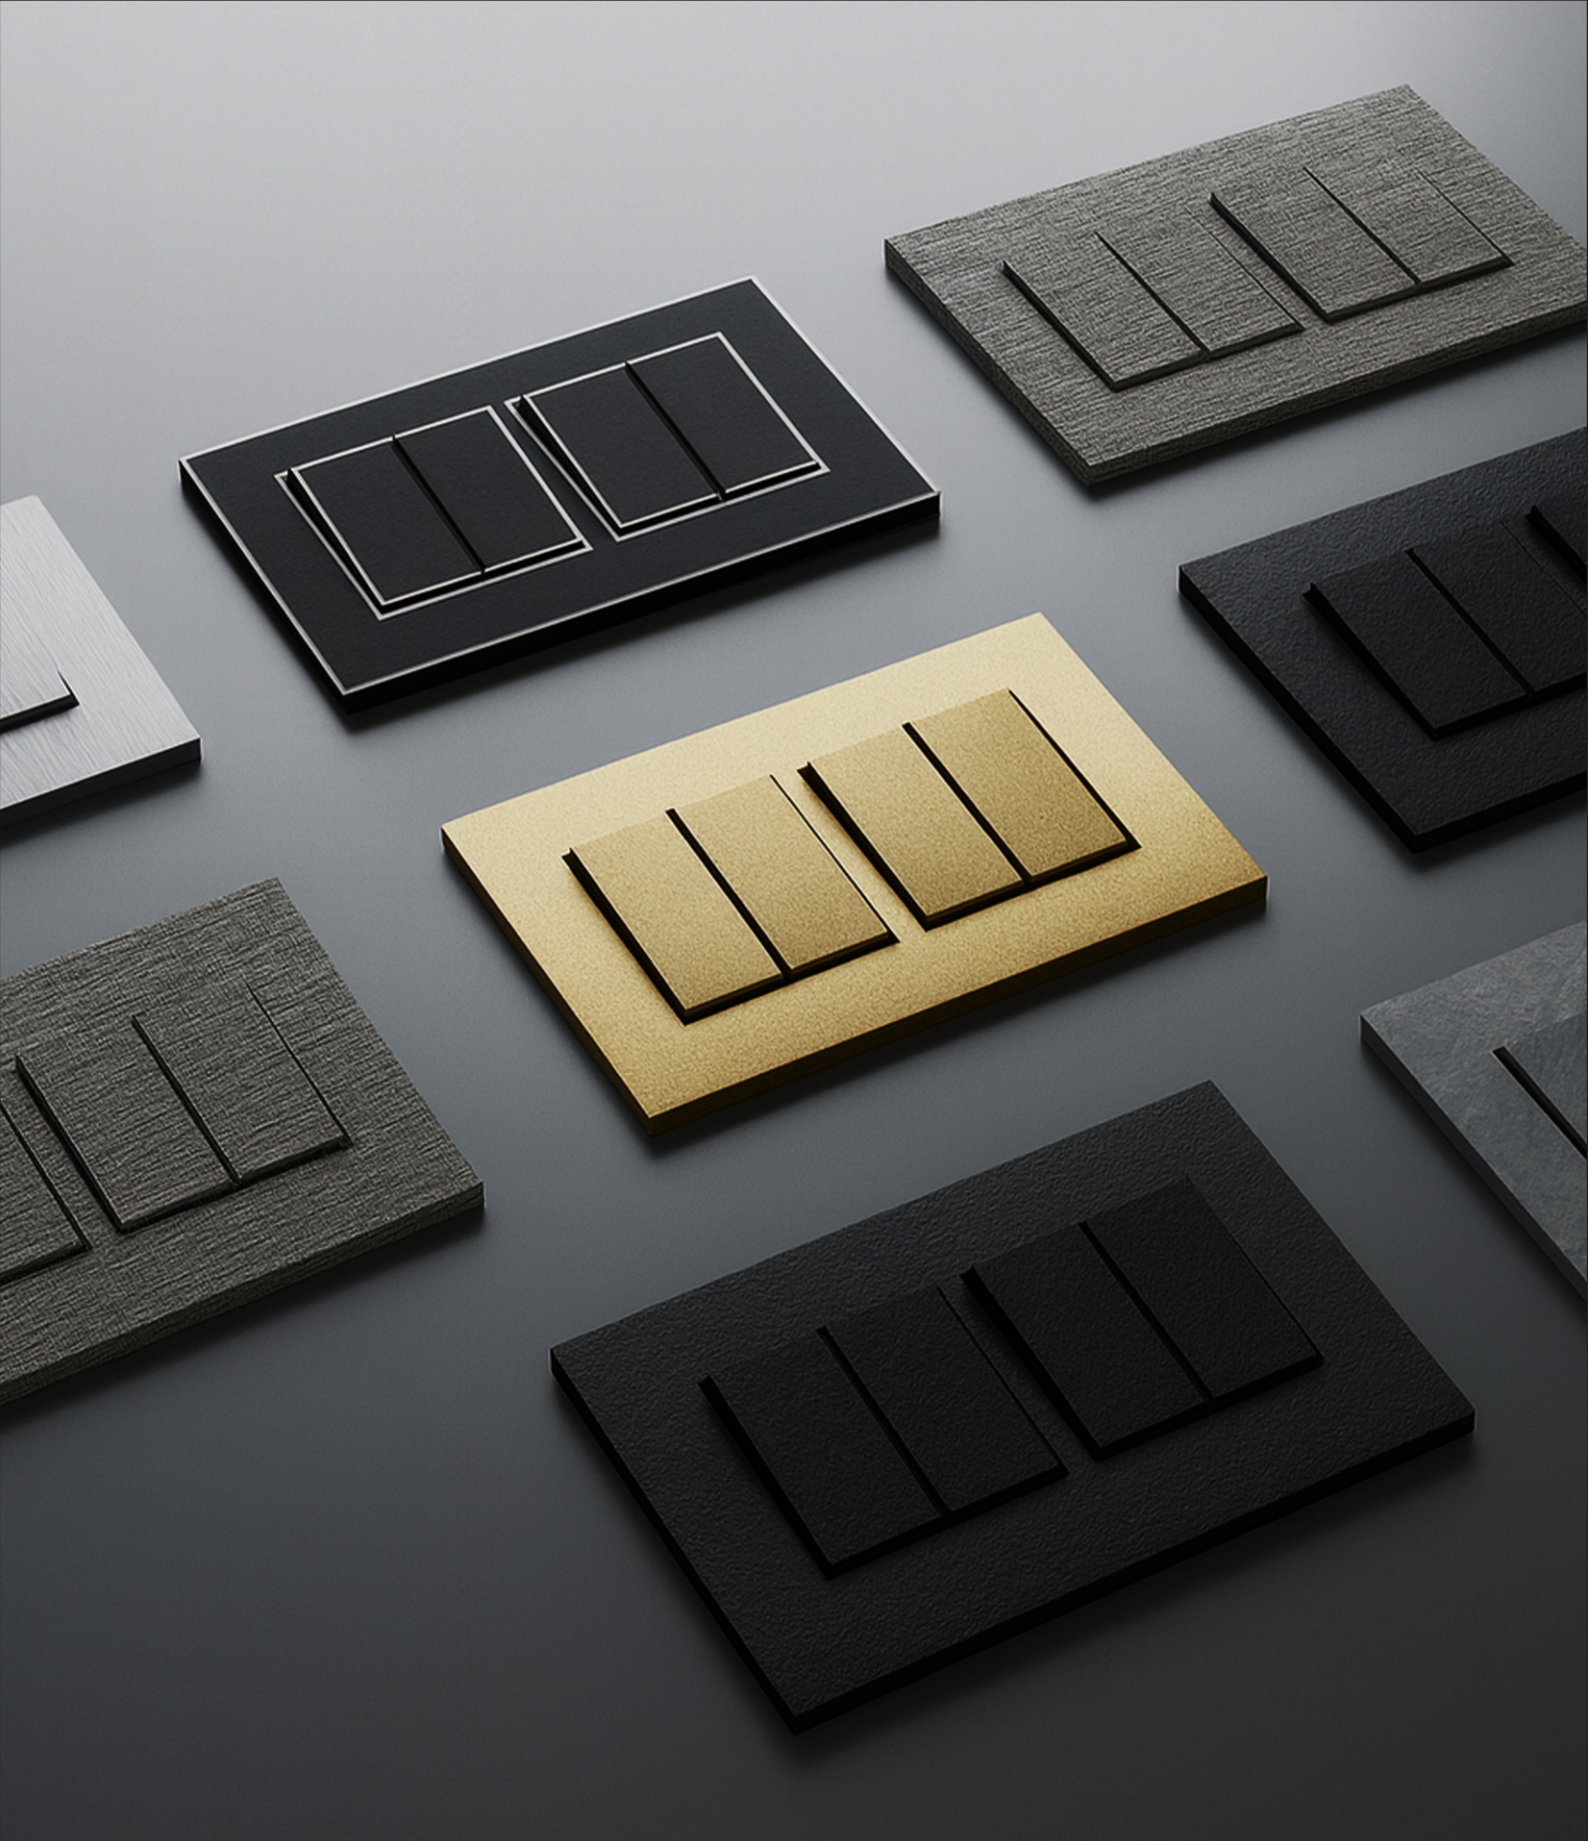

Modern Precision

Engineered for performance that lasts for years.