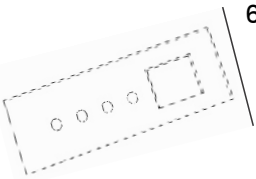

6 M (B)

GR0001.18 B	Black Glitter	780	10
GR0001.18 B	Grey	780	10
GR0001.18 B	Le Jute	860	10
GR0001.18 B	Cedar Dark Wood	880	10
GR0001.18 B	Birch Light Wood	880	10
GR0001.18 B	Carrara White Marble	880	10
GR0001.18 B	Athena Grey Marble	880	10
GR0001.18 B	Silver Brushed Metal	1020	10
GR0001.18 B	Golden Brushed Metal	1020	10

6 Module Plate with 2 holes & 4 Module Spaces

(Suitable for box size of 5 x 3)