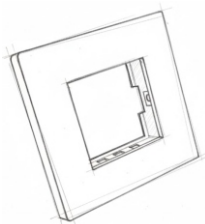

2 Module Plate

(Suitable for box size of 3 x 3)

2 M (C)

Code No	Shade Category	Price (INR)	Packing (Pkg)
GR0001.15 C	Black Glitter	420	10
GR0001.15 C	Le Jute	500	10
GR0001.15 C	Cedar Dark Wood	520	10
GR0001.15 C	Birch Light Wood	520	10
GR0001.15 C	Carrara White Marble	520	10
GR0001.15 C	Athena Grey Marble	520	10
GR0001.15 C	Silver Brushed Metal	640	10
GR0001.15 C	Golden Brushed Metal	640	10