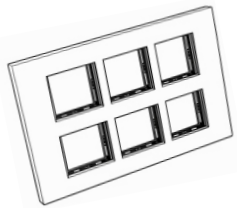

SWITCH TO BETTER

Designed to deliver safety, durability,
and seamless control.

GR6 PLATES WITH BASE & FRAMES

Description

**12 Module Plate with
12 Modular Spaces**

(Suitable for box size of 8 X 6)

12 M (E)

Code No