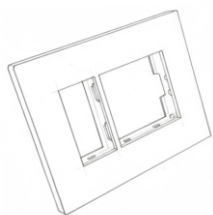

3 Module Plate

(Suitable for box size of 4 x 3)

3 M (C)

Code No	Shade Category	Price (INR)	Packing (Pkg)
GR0001.16 C	Black Glitter	520	10
GR0001.16 C	Le Jute	600	10
GR0001.16 C	Cedar Dark Wood	620	10
GR0001.16 C	Birch Light Wood	620	10
GR0001.16 C	Carrara White Marble	620	10
GR0001.16 C	Athena Grey Marble	620	10
GR0001.16 C	Silver Brushed Metal	740	10
GR0001.16 C	Golden Brushed Metal	740	10